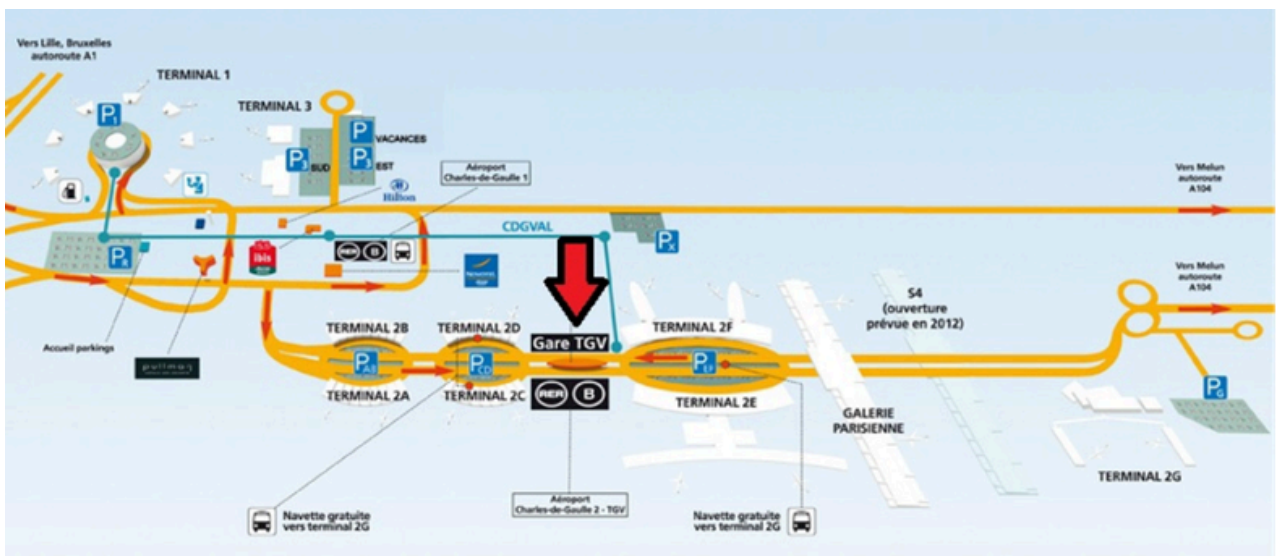

FROM THE AIRPORT

*Morning – from 6.15am to 12.15pm
Afternoon – from 5.15pm to 11.15pm
Every 30 minutes*

VAN DER VALK HOTEL PARIS CDG AIRPORT

SERVICE DE NAVETTE – SHUTTLE SERVICE

POUR TROUVER NOTRE NAVETTE, ALLEZ AU TERMINAL 2 GARE TGV- NIVEAU 5 -
PLATEFORME 2

TO FIND OUR SHUTTLE GO BETWEEN TERMINAL 2 TGV TRAIN STATION, LEVEL 5,
PLATFORM 2

DEPUIS L'HÔTEL

Matin – de 6h à 12h
Soirée – de 17h à 23h
Toutes les 30 minutes

FROM THE HOTEL

Morning - from 6am to 12pm
Evening - from 5pm to 11pm
Every 30 minutes

DEPUIS L'AEROPORT

Matin – de 6h15 à 12h15
Soirée – de 17h15 à 23h15
Toutes les 30 minutes

FROM THE AIRPORT

Morning – from 6.15am to 12.15pm
Afternoon – from 5.15pm to 11.15pm
Every 30 minutes

VAN DER VALK
HOTEL PARIS CDG AIRPORT

HORAIRES DE NAVETTE – SHUTTLE TIMETABLE

MATINEE/MORNING		SOIREE/EVENING	
HOTEL	TERMINAL 2 GARE TGV- NIVEAU 5 - PLATEFORME 2 TERMINAL 2 GARE TGV- LEVEL 5 - PLATFORM 2	HOTEL	TERMINAL 2 GARE TGV- NIVEAU 5 - PLATEFORME 2 TERMINAL 2 GARE TGV- LEVEL 5 - PLATFORM 2
06h00	06h15	17h	17h15
06h30	06h45	17h30	17h45
07h00	07h15	18h00	18h15
07h30	07h45	18h30	18h45
08h00	08h15	19h00	19h15
08h30	08h45	19h30	19h45
09h00	09h15	20h00	20h15
09h30	09h45	20h30	20h45
10h00	10h15	21h00	21h15
10h30	10h45	21h30	21h45
11h00	11h11	22h00	22h15
11h30	11h45	22h30	22h45
12h00	12h15	23h00	23h15